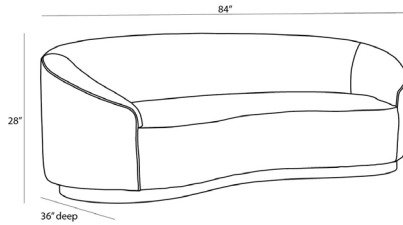

## TURNER SMALL SOFA PAPRIKA VELVET

8150

H: 28 IN, W: 84 IN, D: 36 IN

Paprika Velvet

Contract Suitable As Is

This handsome devil is just like our popular Turner sofa, built a little smaller for a studio, loft or inviting formal space. The blend of plush paprika velvet upholstery and a warm hue lend a glamour that appeals to style makers who appreciate bold design. The entire silhouette is one long, sexy curve. Float two facing each other with a round cocktail table in the middle, or use our elegant drinks tables to create an intimate

### DIMENSIONS

Arm	H: 20 IN
Yardage To Reupholster	8
Leg Height	3 IN
Seat	W: 66 IN, D: 25 IN
Seat Height	17 IN
Seat	W: 66 IN, D: 25 IN